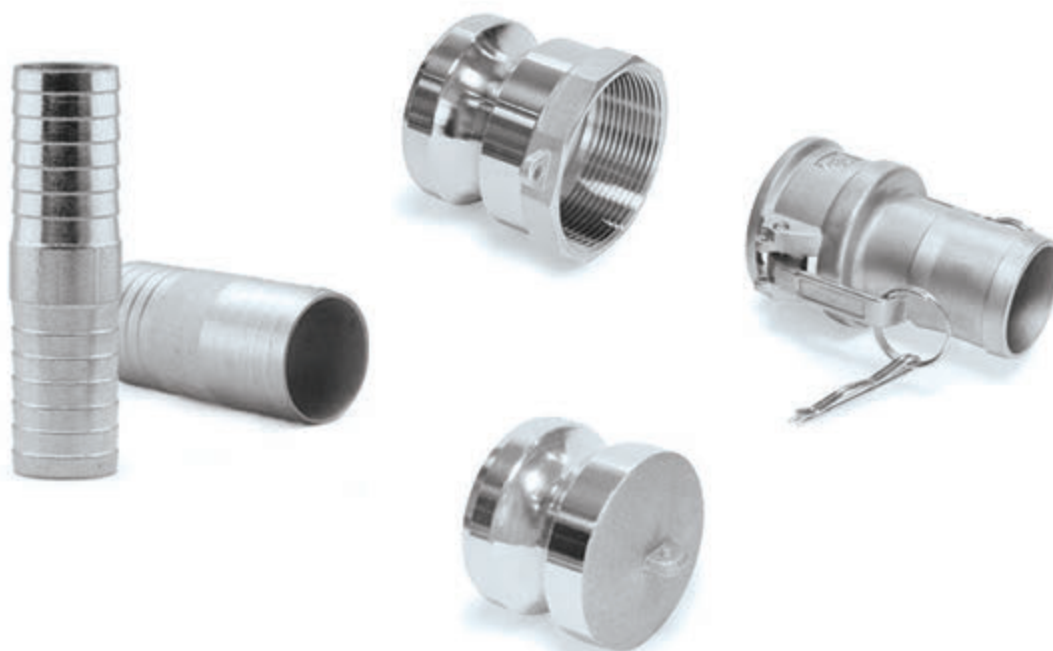

AF AXXION FLEX

 USA BRAND

HOSE CAMLOCK COUPLINGS, FITTINGS & ACCESSORIES

www.axxionflex.com

HOSE CAMLOCK COUPLINGS, FITTINGS & ACCESSORIES

AFAXXION FLEX

- A.** Cam & Groove
- B.** Guillemin
- C.** DIN Standard
- D.** Quick Connect
- E.** Threaded & Unthreaded
- F.** Suction & Delivery
- G.** Hose Clamp Systems
- H.** Storz Coupling
- I.** Miscellaneous

A. CAM & GROOVE

STANDARD CAM & GROOVE

PART A - MALE ADAPTER / FEMALE THREAD				
SIZE	AL	BR	PP	SS
1/2"	AL-A-0050	BR-A-0050	PP-A-0050	SS-A-0050
3/4"	AL-A-0075	BR-A-0075	PP-A-0075	SS-A-0075
1"	AL-A-0100	BR-A-0100	PP-A-0100	SS-A-0100
1-1/4"	AL-A-0125	BR-A-0125	PP-A-0125	SS-A-0125
1-1/2"	AL-A-0150	BR-A-0150	PP-A-0150	SS-A-0150
2"	AL-A-0200	BR-A-0200	PP-A-0200	SS-A-0200
2-1/2"	AL-A-0250	BR-A-0250		SS-A-0250
3"	AL-A-0300	BR-A-0300	PP-A-0300	SS-A-0300
4"	AL-A-0400	BR-A-0400	PP-A-0400	SS-A-0400
5"	AL-A-0500	BR-A-0500		SS-A-0500
6"	AL-A-0600	BR-A-0600		SS-A-0600

PART B - FEMALE COUPLER / MALE THREAD				
SIZE	AL	BR	PP	SS
1/2"	AL-B-0050	BR-B-0050	PP-B-0050	SS-B-0050
3/4"	AL-B-0075	BR-B-0075	PP-B-0075	SS-B-0075
1"	AL-B-0100	BR-B-0100	PP-B-0100	SS-B-0100
1-1/4"	AL-B-0125	BR-B-0125	PP-B-0125	SS-B-0125
1-1/2"	AL-B-0150	BR-B-0150	PP-B-0150	SS-B-0150
2"	AL-B-0200	BR-B-0200	PP-B-0200	SS-B-0200
2-1/2"	AL-B-0250	BR-B-0250		SS-B-0250
3"	AL-B-0300	BR-B-0300	PP-B-0300	SS-B-0300
4"	AL-B-0400	BR-B-0400	PP-B-0400	SS-B-0400
5"	AL-B-0500	BR-B-0500		SS-B-0500
6"	AL-B-0600	BR-B-0600		SS-B-0600

PART C - FEMALE COUPLER / HOSE TAIL				
SIZE	AL	BR	PP	SS
1/2"	AL-C-0050	BR-C-0050	PP-C-0050	SS-C-0050
3/4"	AL-C-0075	BR-C-0075	PP-C-0075	SS-C-0075
1"	AL-C-0100	BR-C-0100	PP-C-0100	SS-C-0100
1-1/4"	AL-C-0125	BR-C-0125	PP-C-0125	SS-C-0125
1-1/2"	AL-C-0150	BR-C-0150	PP-C-0150	SS-C-0150
2"	AL-C-0200	BR-C-0200	PP-C-0200	SS-C-0200
2-1/2"	AL-C-0250	BR-C-0250		SS-C-0250
3"	AL-C-0300	BR-C-0300	PP-C-0300	SS-C-0300
4"	AL-C-0400	BR-C-0400	PP-C-0400	SS-C-0400
5"	AL-C-0500	BR-C-0500		SS-C-0500
6"	AL-C-0600	BR-C-0600		SS-C-0600